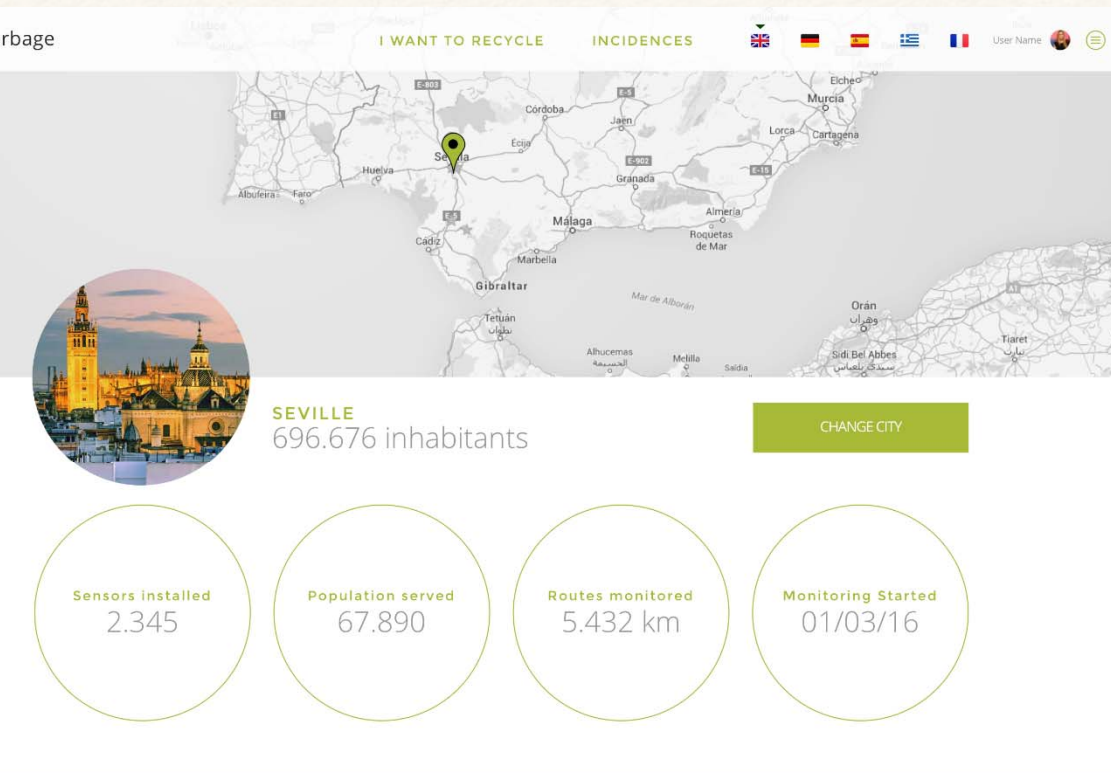

Statistics