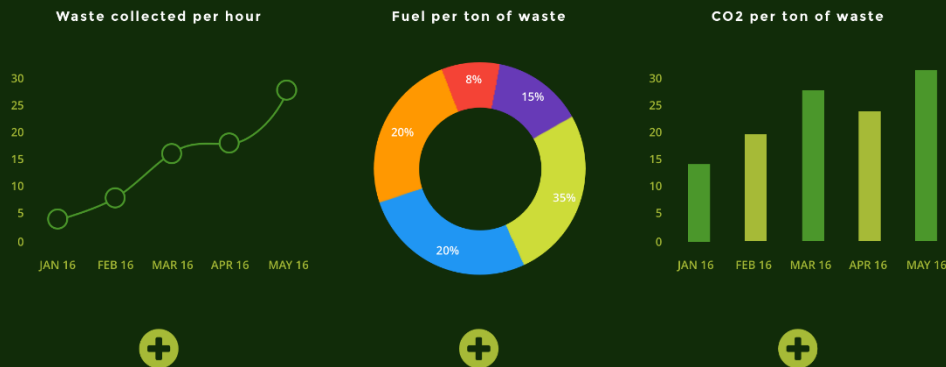

Interact

Reporting of incidences regarding the condition of the bins

Commenting about other collection issues

Statistics

Main Performance Indicators

Informing Citizens about

- ❖ Waste collected per hour
- ❖ Fuel consumed by the collection trucks per ton of waste
- ❖ CO₂ emitted by the collection trucks per ton of waste
- ❖ Cost of waste collection per ton of waste collected & per inhabitant served
- ❖ Average filling level of containers collected
- ❖ Distance travelled by the collection trucks per ton of waste collected & the total distance

I Want To Recycle

WHY RECYCLING
IS IMPORTANT

WHERE
TO RECYCLE?

DID YOU
KNOW?

IMPROVE
YOUR RECYCLING!

Why Recycling is Important?

PROTECTS
THE ENVIRONMENT

REDUCES GLOBAL
WARMING