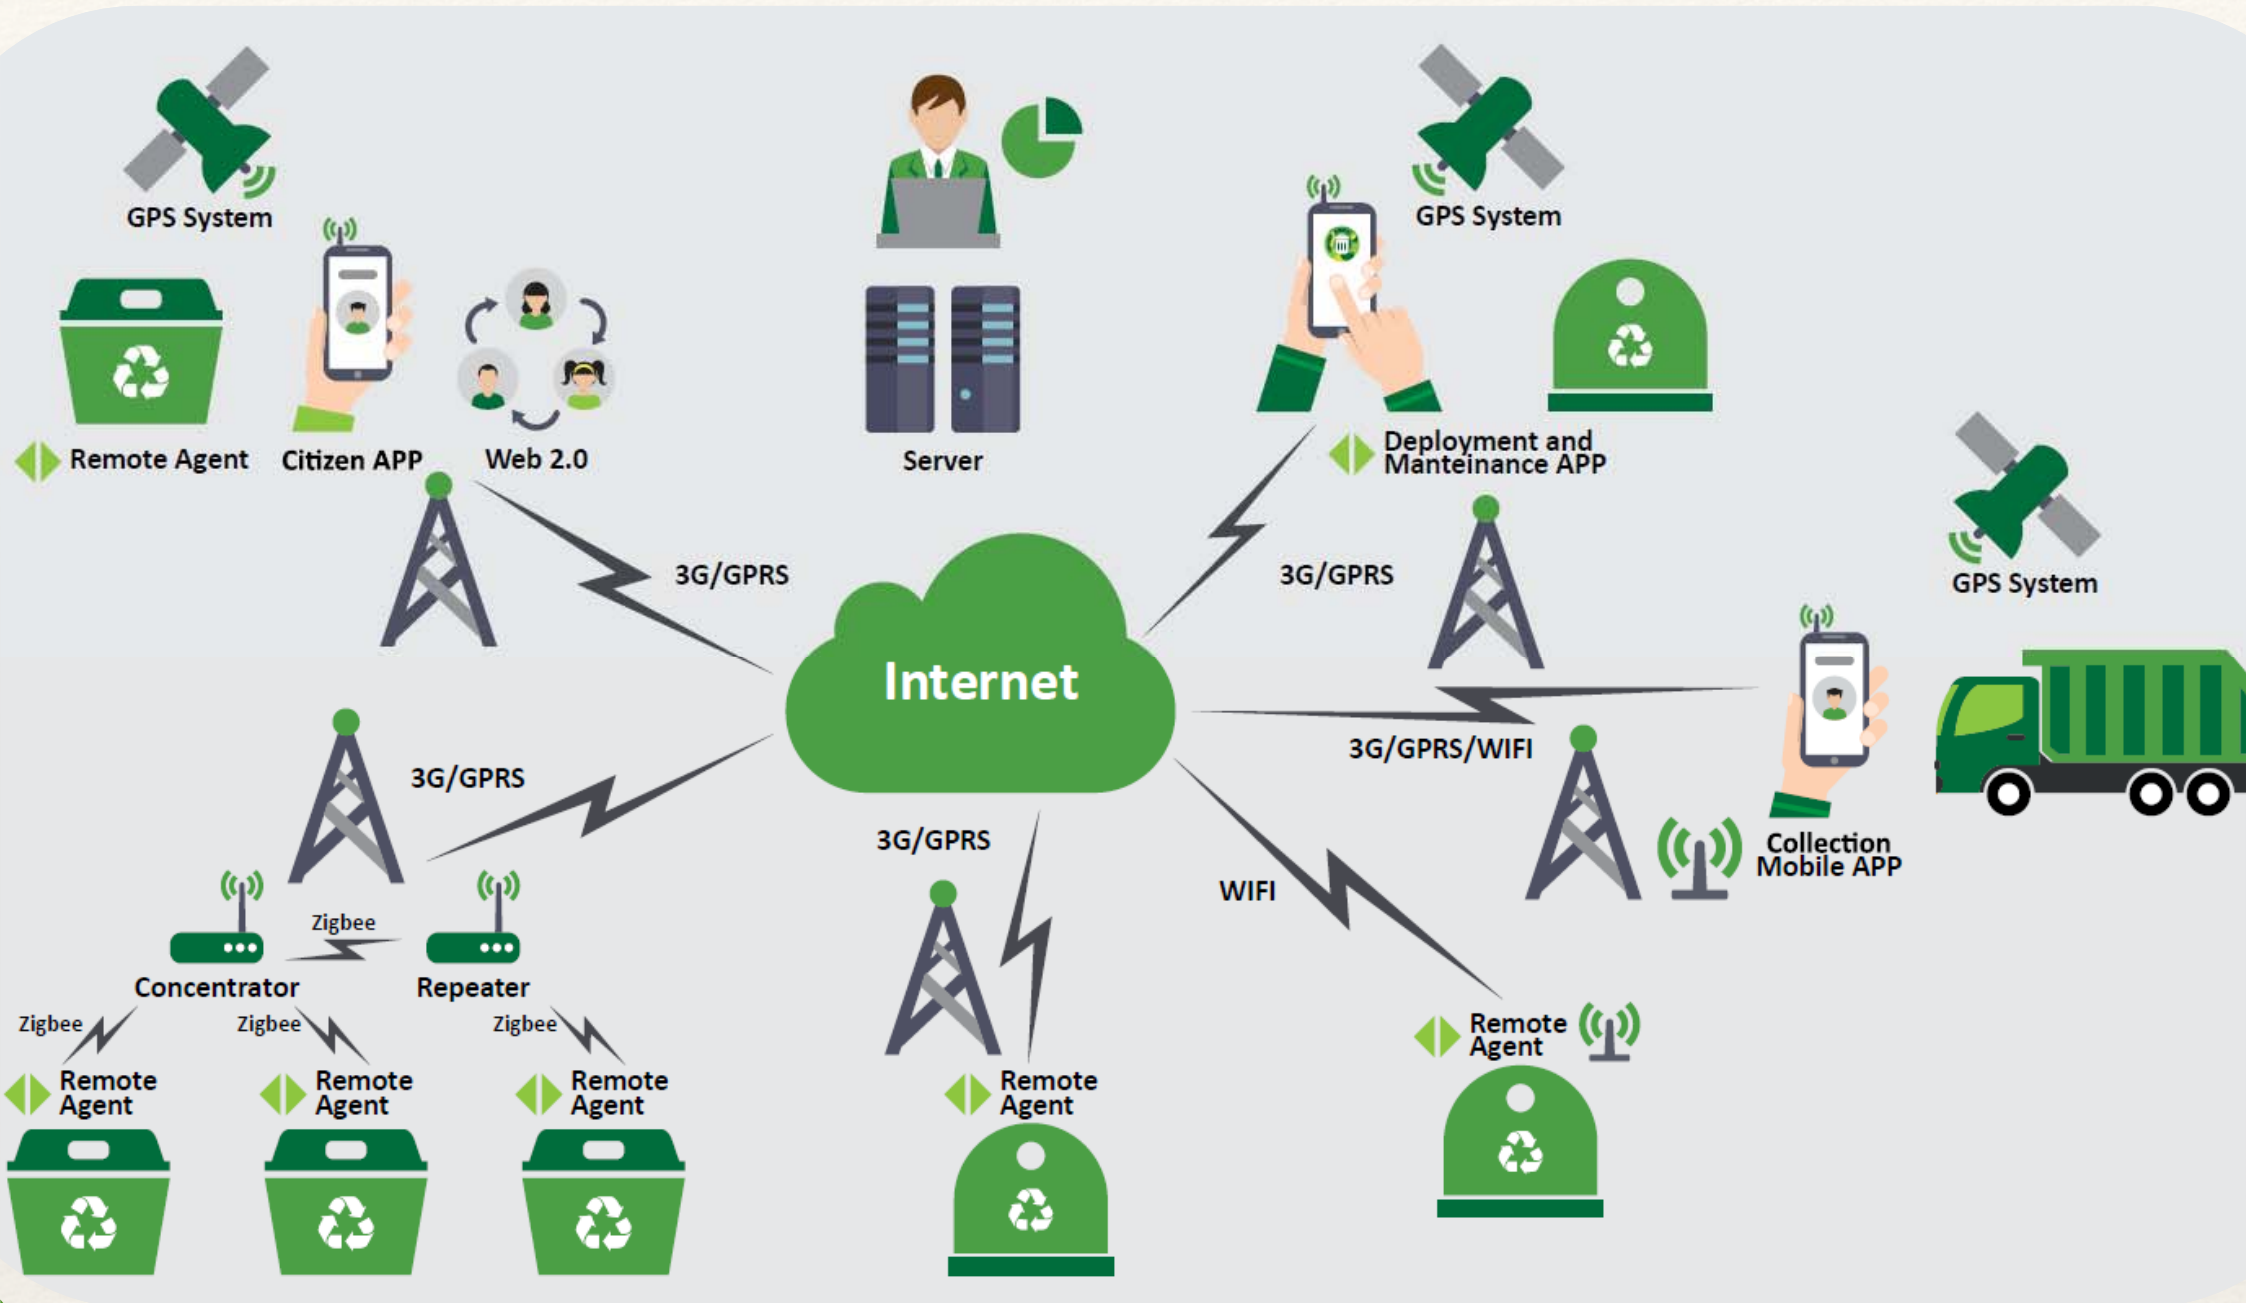

Improve of people's quality of life

Reduce environmental impact comparing with current methodologies

Increase waste recycling level and citizens' cooperation

Reduce investment and operational costs, noise and traffic problems

Wellness Telecom

Pilot cities

Mania

156.000 inhabitants

High amount of seasonal population

Rear-loading containers for recyclable waste (glass, paper, packaging)

Seville

700.000 inhabitants

3 routes in the historic centre (Porvenir, San Pablo, Centro)

Side-loading containers (glass)

Underground containers (all fractions)

HOW IT WORKS.

Benefits :

Knowledge of **filled status** of containers in real-time

Optimization of **routes & fuel**

Reduction in **collection costs**

- **Fire alarms** in real-time
- **Better quality service & hygiene**
- **Decongestion** of traffic
- **Reduction of emissions**

Social Platform