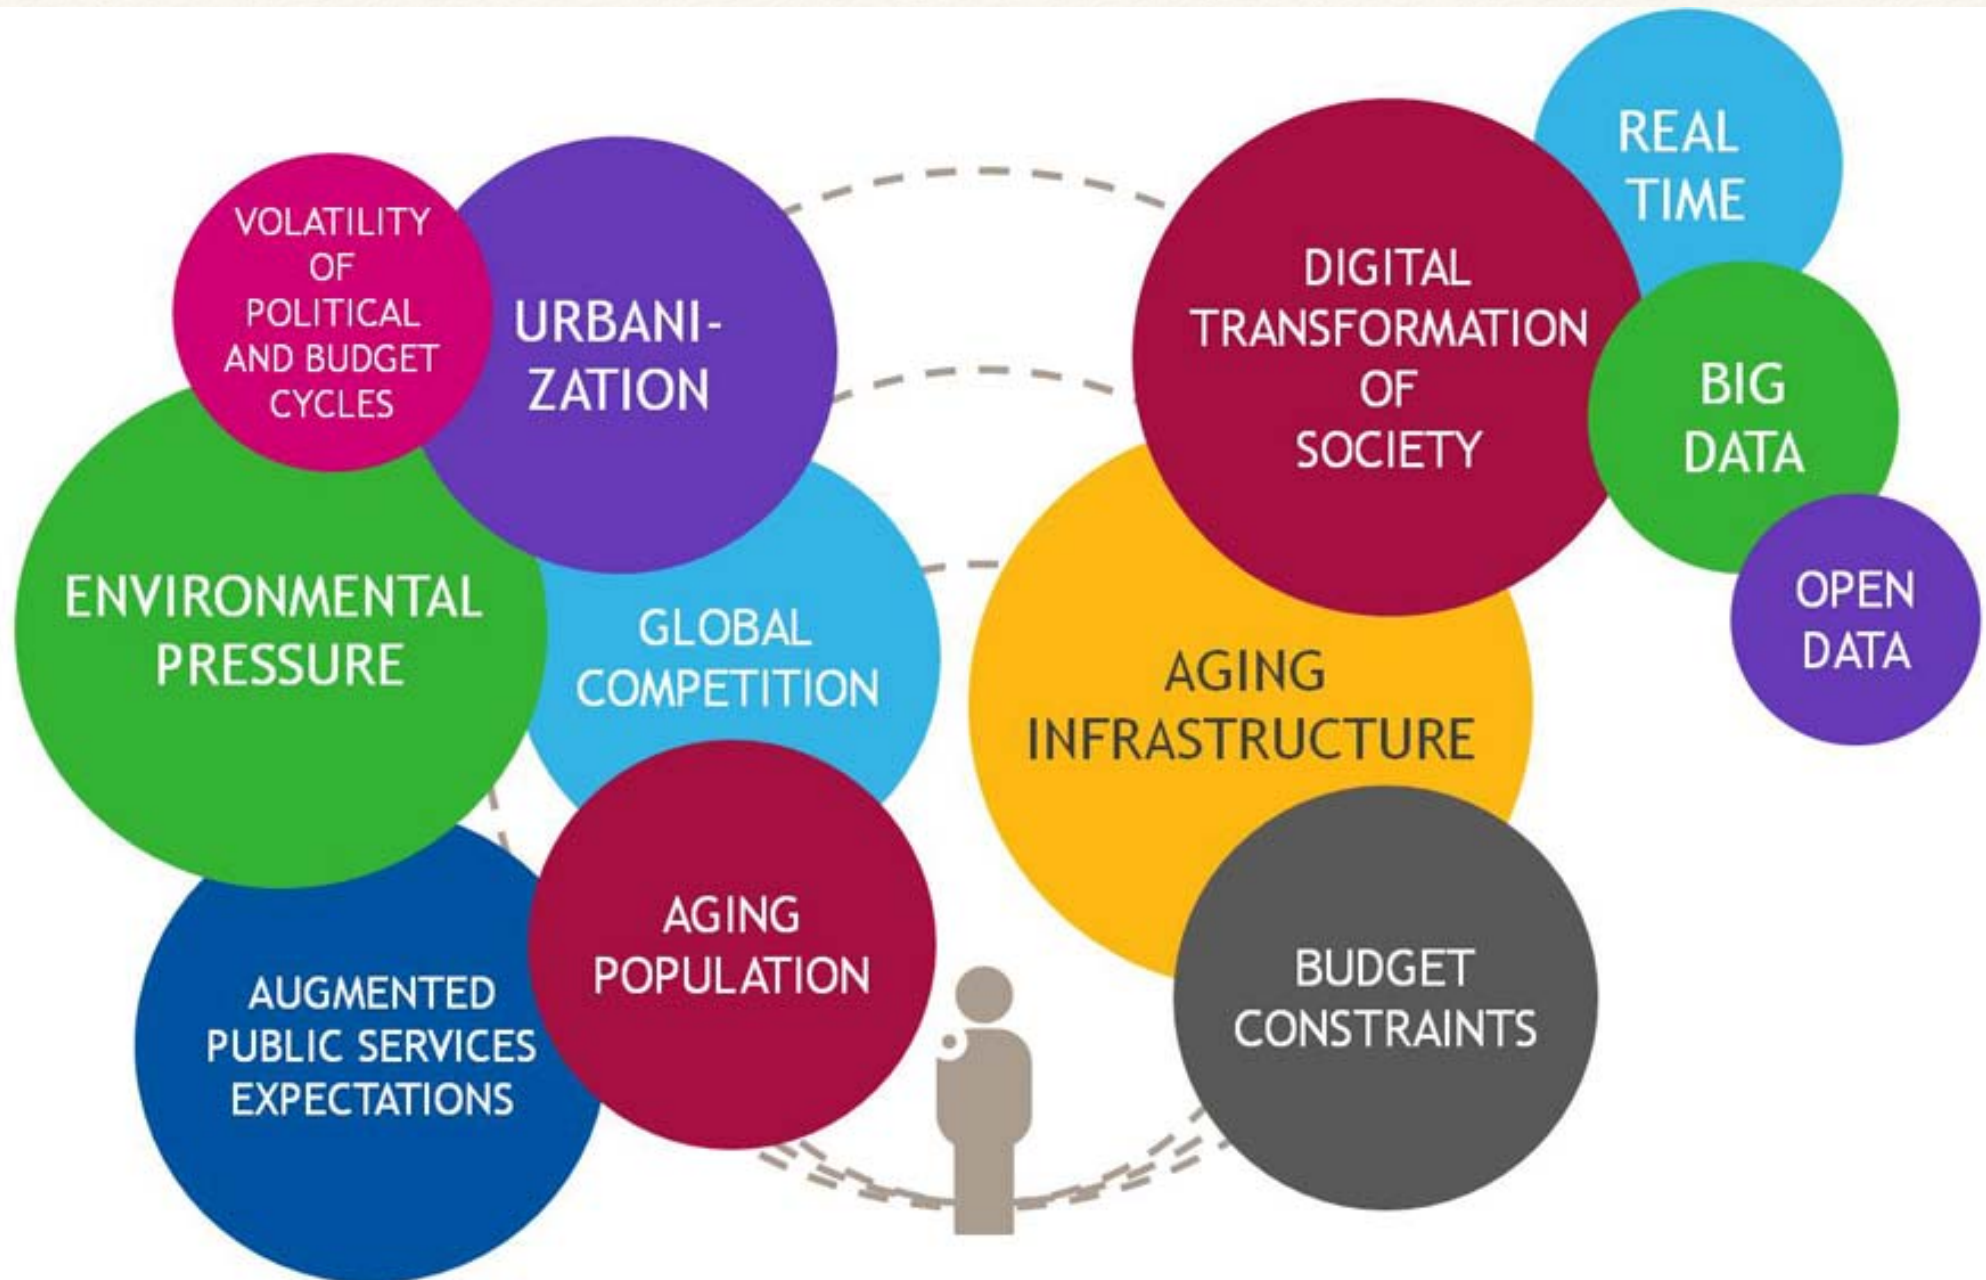

The use of Social Platforms as a part of a strategy for improving collection and recycling rates in rural communities

Mavropoulou

Civil Engineer NTUA, MSc. NTUA, MBA
Waste Management Consultant

Session X, "Waste management tools and methods"

24

A modern city – challenges

Smart city

“Improving the current *SWM* system”

Acquiring of a more sustainable model

Modernisation of the operation methods

Bringing innovation in ***SWM*** by
adopting & integrating ICT
technologies