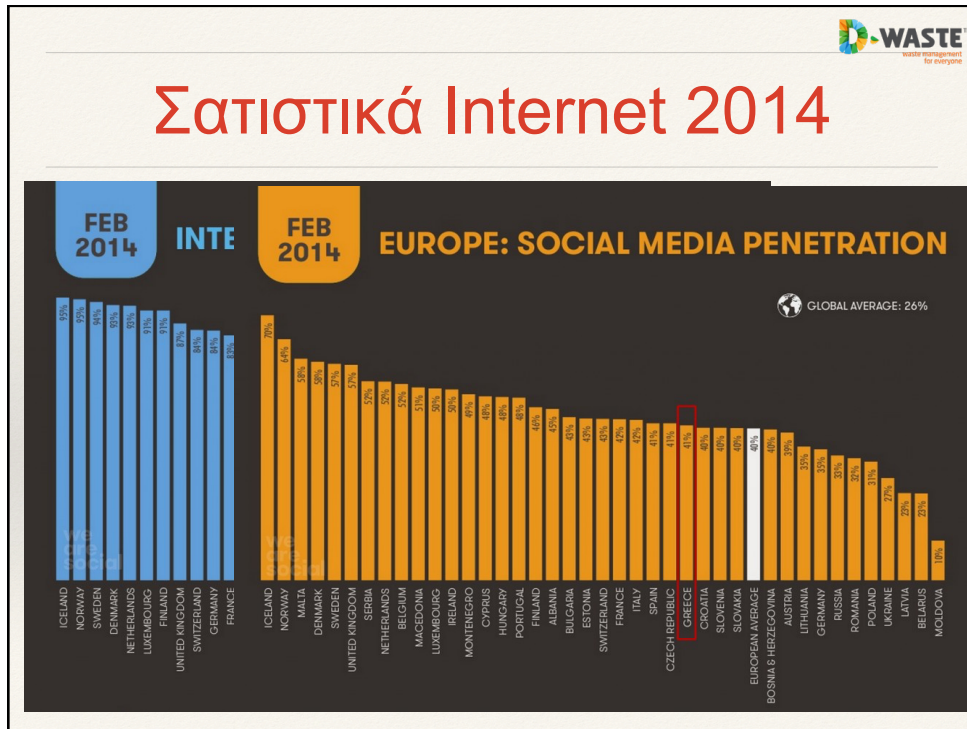

Ένας ορισμός

Interconnectivity refers to the state or quality of being connected together. The concept is widely used in various fields such as biology, network theory, and ecology. It can be further elaborated as all parts of a system, which interact with one another and cannot be analyzed if considered alone. Despite subtle differences in meaning, interconnectivity is often related to the ideas of [interconnectedness and interdependence](#).