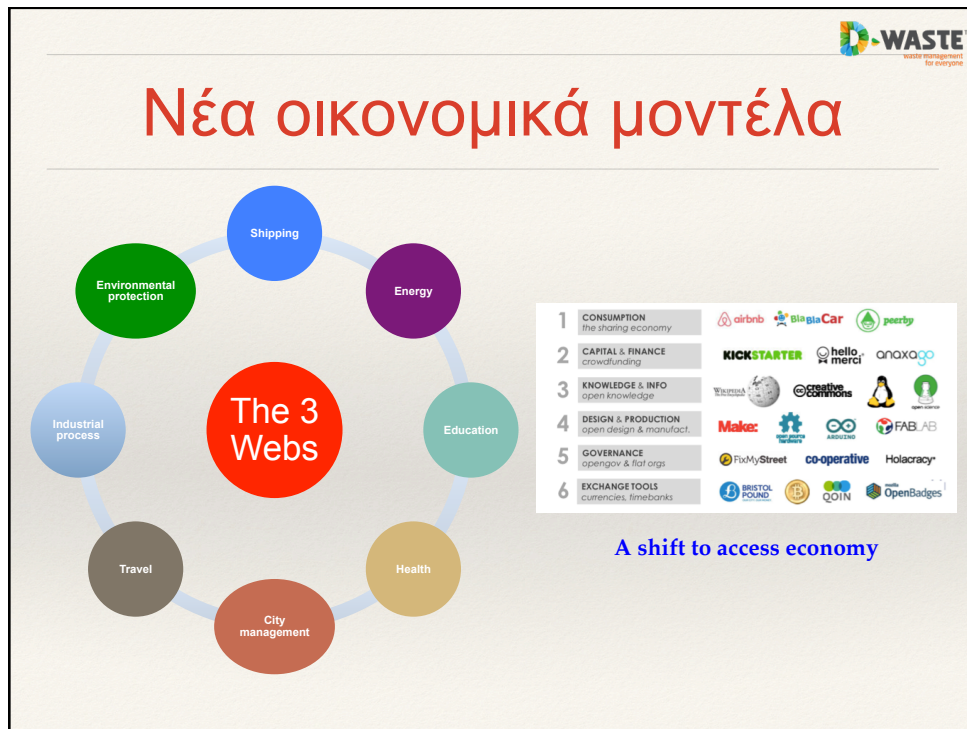

Source: WIRED, The Connective 2.0

D-WASTE™
waste management for everyone

thingful What? Where? Login / Sign Up Menu

Transport
55712768 (Unspecified Ship)
Type: - (MIS): 55712768, size: 0m x 0m
No data preview available Watch

Insights Near Me +
Safari

Copyright © 2013, Intellicor LLC
This is not an Intellicor logo.

Πιο γρήγορα από όσο νομίζουμε...

www.thingful.net | Ρίξτε μια ματιά, αξίζει

HYBRID MODELS

eWAS project, Seville

σένσορες, mobile apps
και βελτιστοποίηση